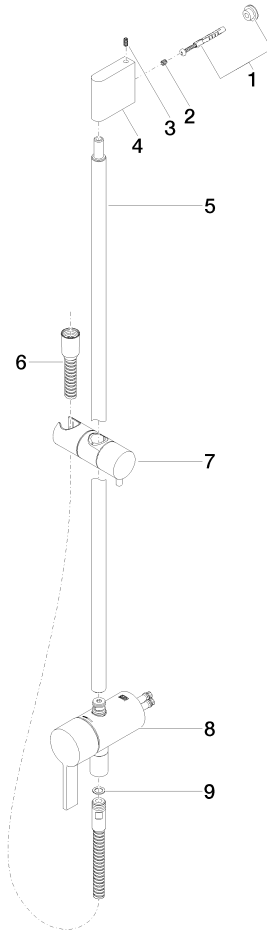

Concealed single-lever mixer with integrated shower connection with shower set without hand shower - Chrome

IMO

36 111 970

- metal shower hose 1750mm with integrated anti-twist protection
- slide bar
- Pipe diameter 18 mm

Required miscellaneous

	Concealed wall mounting - •max. recess depth 105 mm •min. recess depth 80 mm	35 050 970 90
--	---	---------------

Required miscellaneous

	Hand shower FlowReduce - Chrome	28 012 979-00 0010
--	--	--------------------

Concealed single-lever mixer with integrated shower connection with shower set without hand shower - Chrome

IMO

36 111 970

mm [Inches]

Certificates

Belgaqua_21-025- WRAS_2011027. LGA_29928.
27_1.

36 111 970

Spare parts list

No.	Item Number	Name	Quantity used	Delivery time
1	05 17 20 726 02 90	fixing set	1	2
2	09 31 11 049 90	pin	2	2
3	04 31 11 113 00 90	pin	2	2
4	08 17 97 054-00	holder	1	10
5	90 28 22 782 00-00	pipe	1	10
6	28 322 970-00	Metal shower hose 1/2" x 3/8" x 1750 mm - Chrome	1	2
7	12 580 970-00	Slide unit - Chrome	1	10
8	90 19 97 002 00-00	connection	1	10
9	90 14 20 026 00 90	seal	1	2